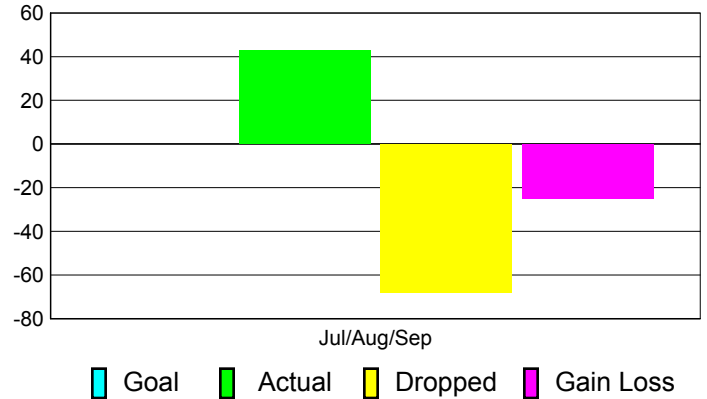

Membership Results 2011-2012

Goal, New, Dropped, Gain/Loss

Comparison of Membership Gain/Loss

Current Year Compared to the Previous Year