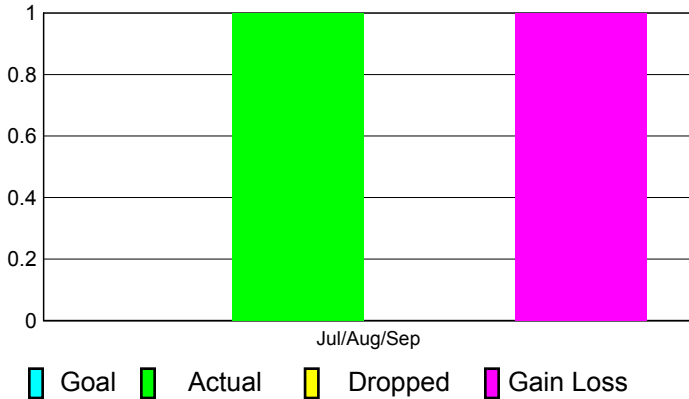

2011-2012 GMT Reports for District (or Undistricted) **District 301 B1**

GMT: **Doctor DATUK K NAGARATN**, Location: **PHILIPPINES**

GMT CA: **5**

CLUBS

Club Results
2011-2012

Clubs
2010-2011

Month	New Club Goal	Actual New Clubs	Actual Dropped Clubs	Gain/Loss of Clubs	Gain/Loss of Clubs
Jul/Aug/Sep		1	0	1	1
Totals		1	0	1	1

Club Results 2011-2012

Goal, New, Dropped, Gain/Loss

Comparison of Club Gain/Loss

Current Year Compared to the Previous Year

YTD Status Quo Clubs 2011-2012

Status Quo Clubs Compared to Status Quo Members

MEMBERSHIP